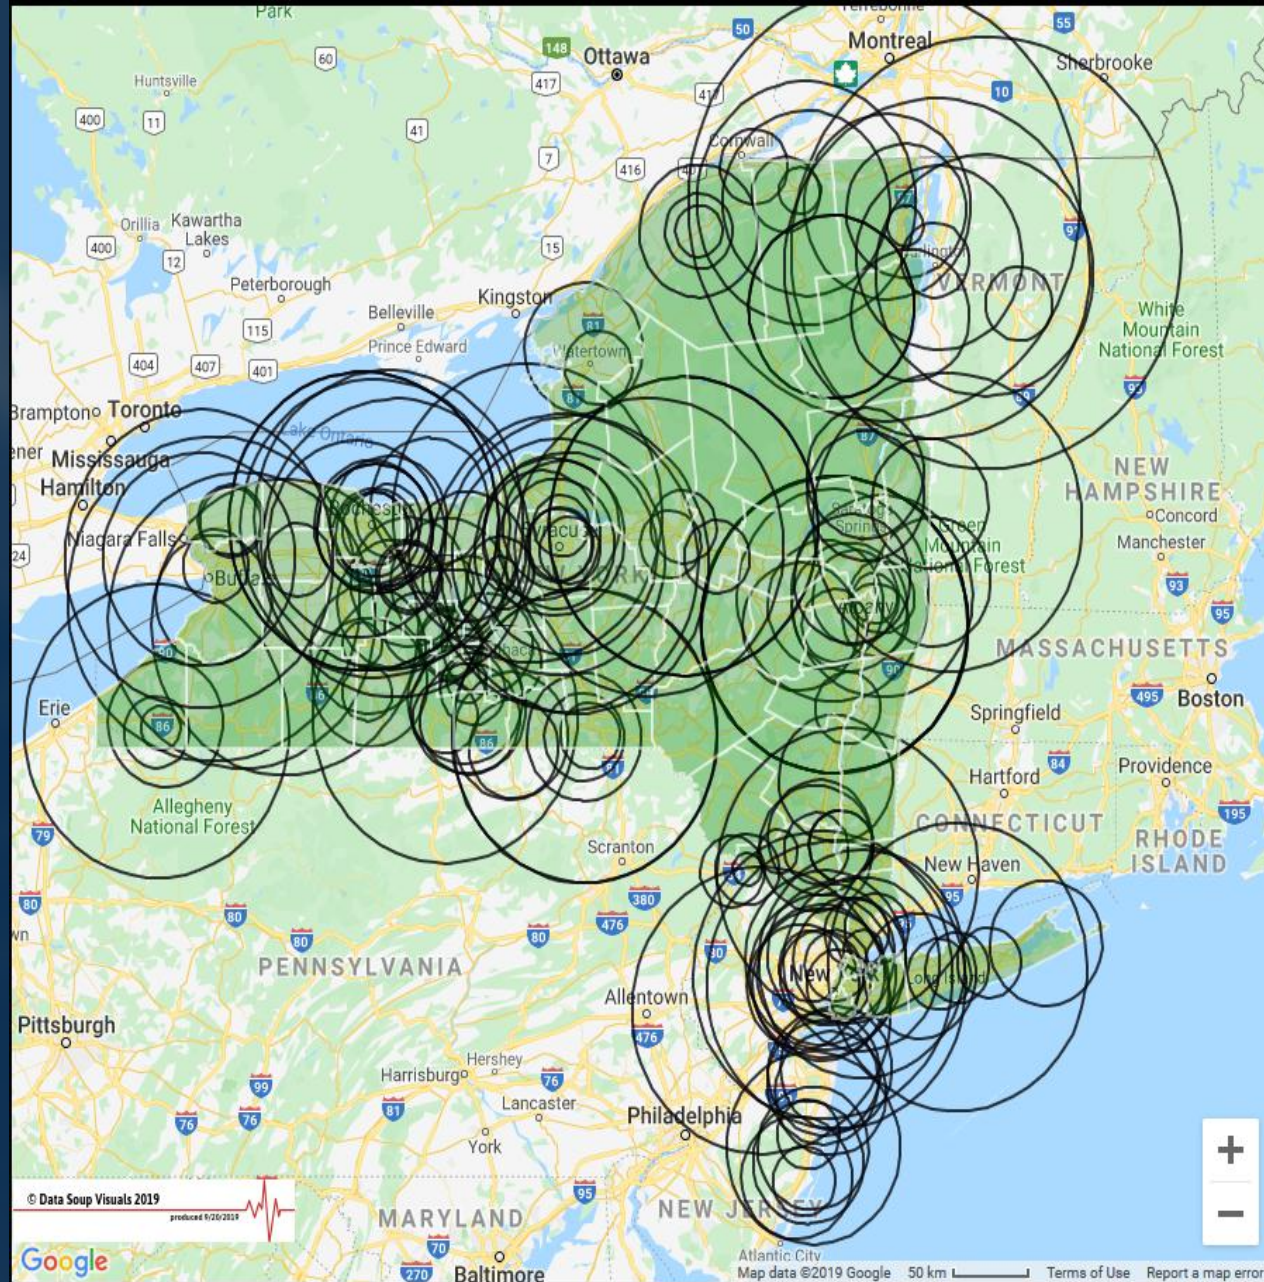

New York State Broadcasters Association  
PEP Stations

“POP”  
Statewide  
Radio  
Station  
Coverage

# “POP” STATEWIDE RADIO COVERAGE

Market	Radio Stations	Market	Radio Stations
Albany	18	Geneva	11
Batavia	2	Glens Falls	3
Beacon	1	Hornell	1
Binghamton	4	Ithaca	2
Bridgeport	1	Jamestown	6
Buffalo	7	Lake Placid	1
Canandaigua	1	Long Island	3
Cohoes	5	Malone	2
Dansville	2	New Rochelle	2
Elmira	5	New York City	38

# “POP” STATEWIDE RADIO COVERAGE

Market	Radio Stations
Newburgh	3
Plattsburgh	2
Port Jervis	4
Potsdam	2
Rochester	12
Syracuse	11
Utica	4
Warsaw	5
Watertown	1
Waverly/Sayre	1
<b>TOTAL Radio</b>	<b>160</b>

# RADIO COVERAGE ON MULTIPLE PLATFORMS

- Traditional off-air radio (e.g., in car)
- Available on social media platforms (e.g. iHeart, Tune In, Radio.com, Streema)
- Smart Speakers (e.g., Alexa & Siri)  
AM/FM stations are the most popular source